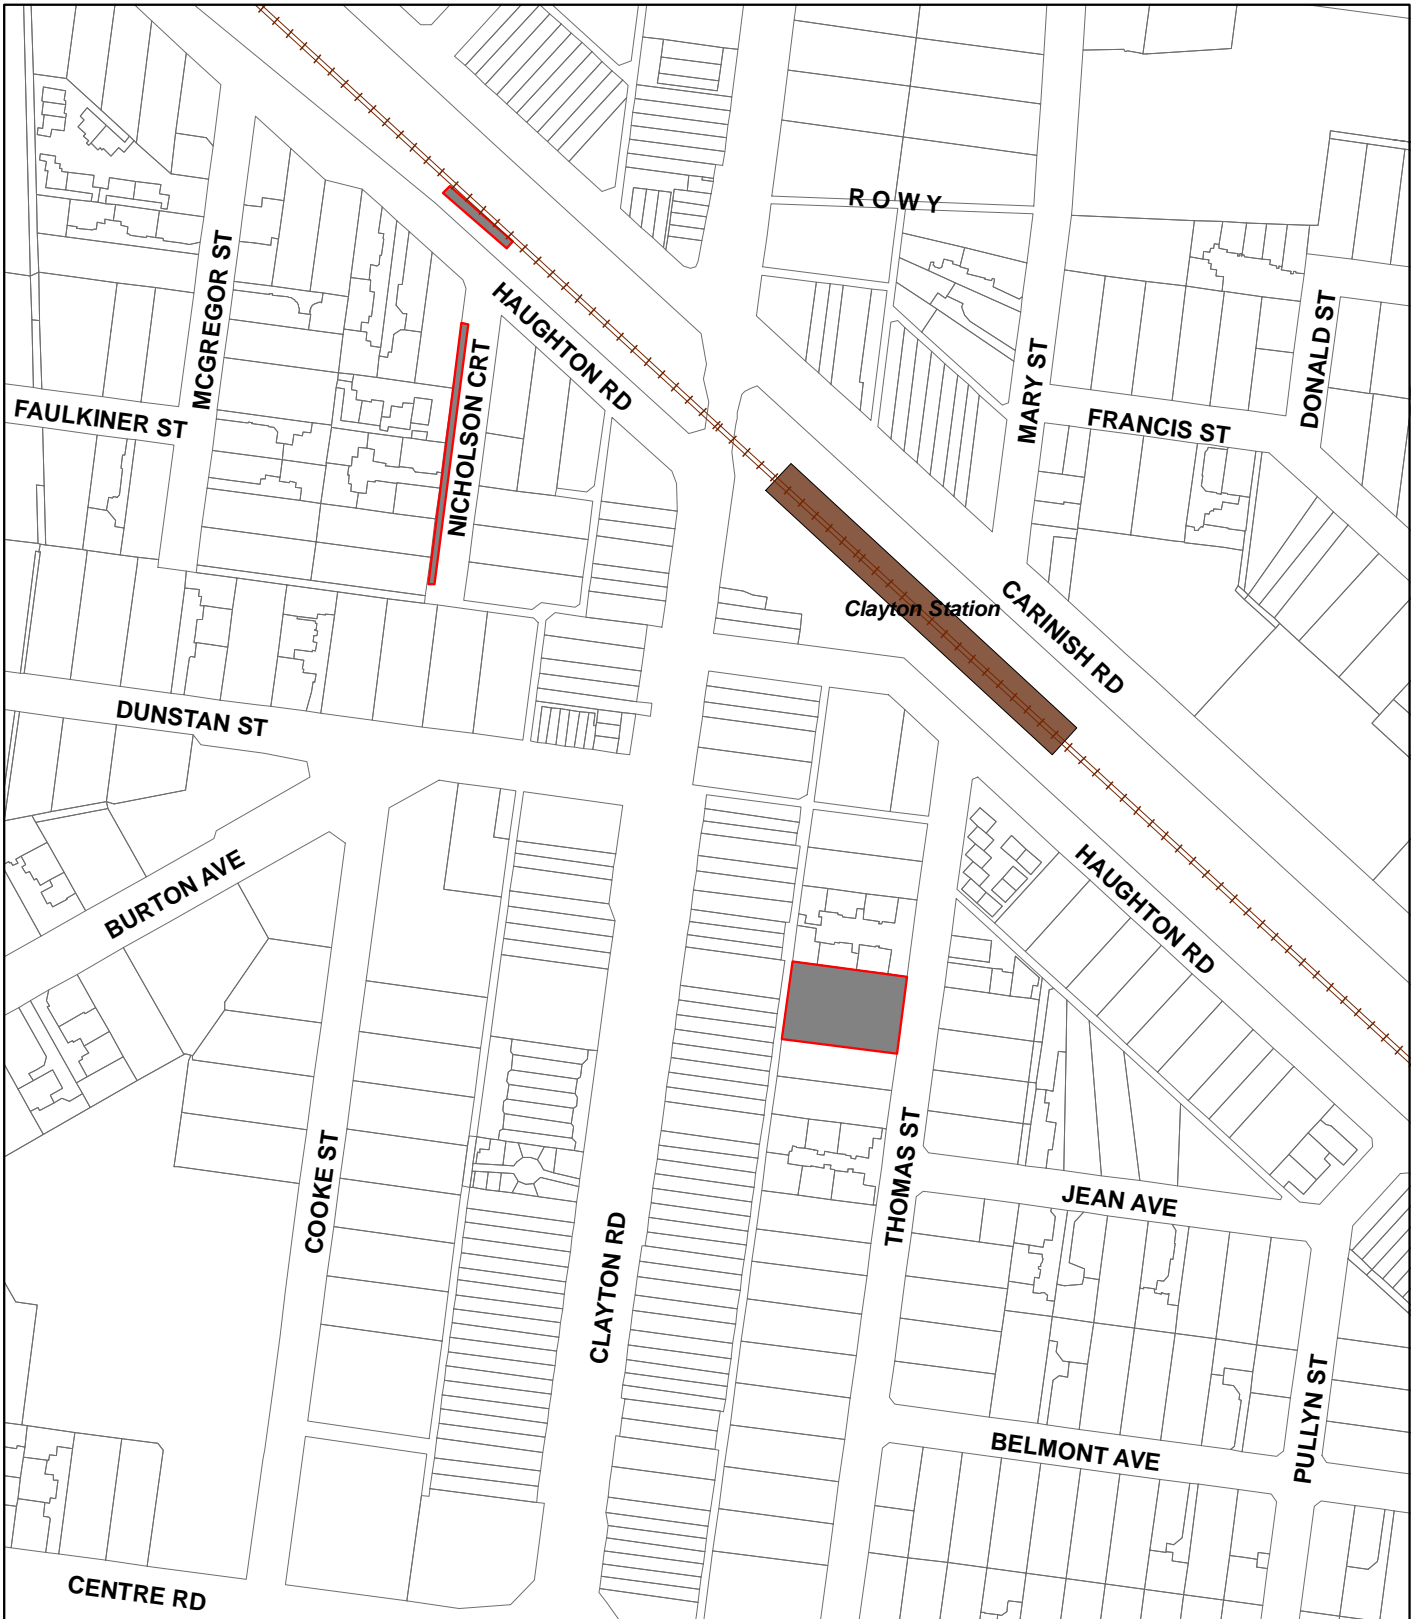

Clayton Shopping Centre

TRADER PERMIT PARKING AREA

0 25 50 100 150
Metres

1:3,000

1

Legend

TRADER PARKING AREAS

This map is indicative of Trader Permit Parking Areas only. Trader Permit holders must refer to signage when parking in any area.