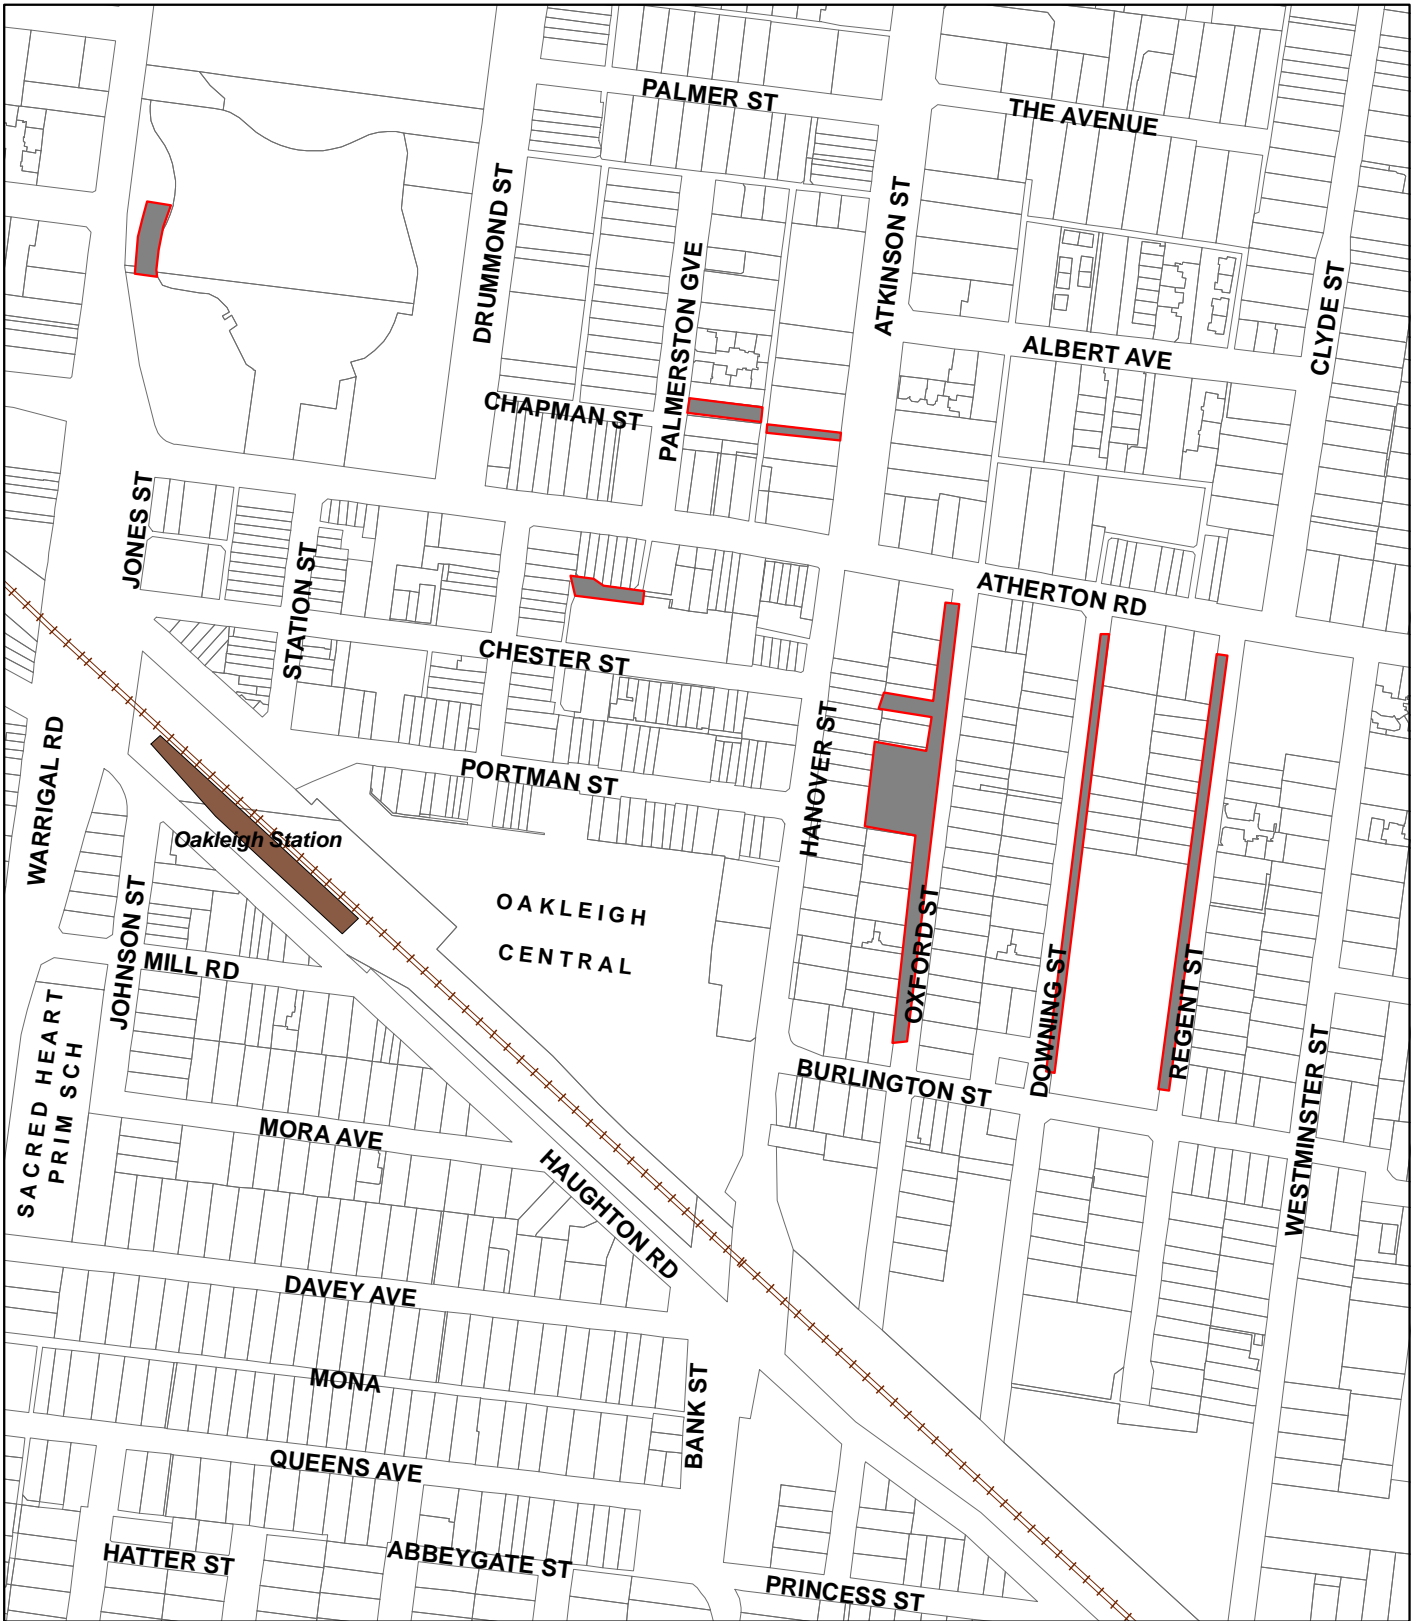

Oakleigh Shopping Centre

TRADER PERMIT PARKING AREA

Date of Production: October 2009
Date of reproduction: Jun 10, 2010

1:4,500

1

Legend

TRADER PARKING AREAS

This map is indicative of Trader Permit Parking Areas only. Trader Permit holders must refer to signage when parking in any area.