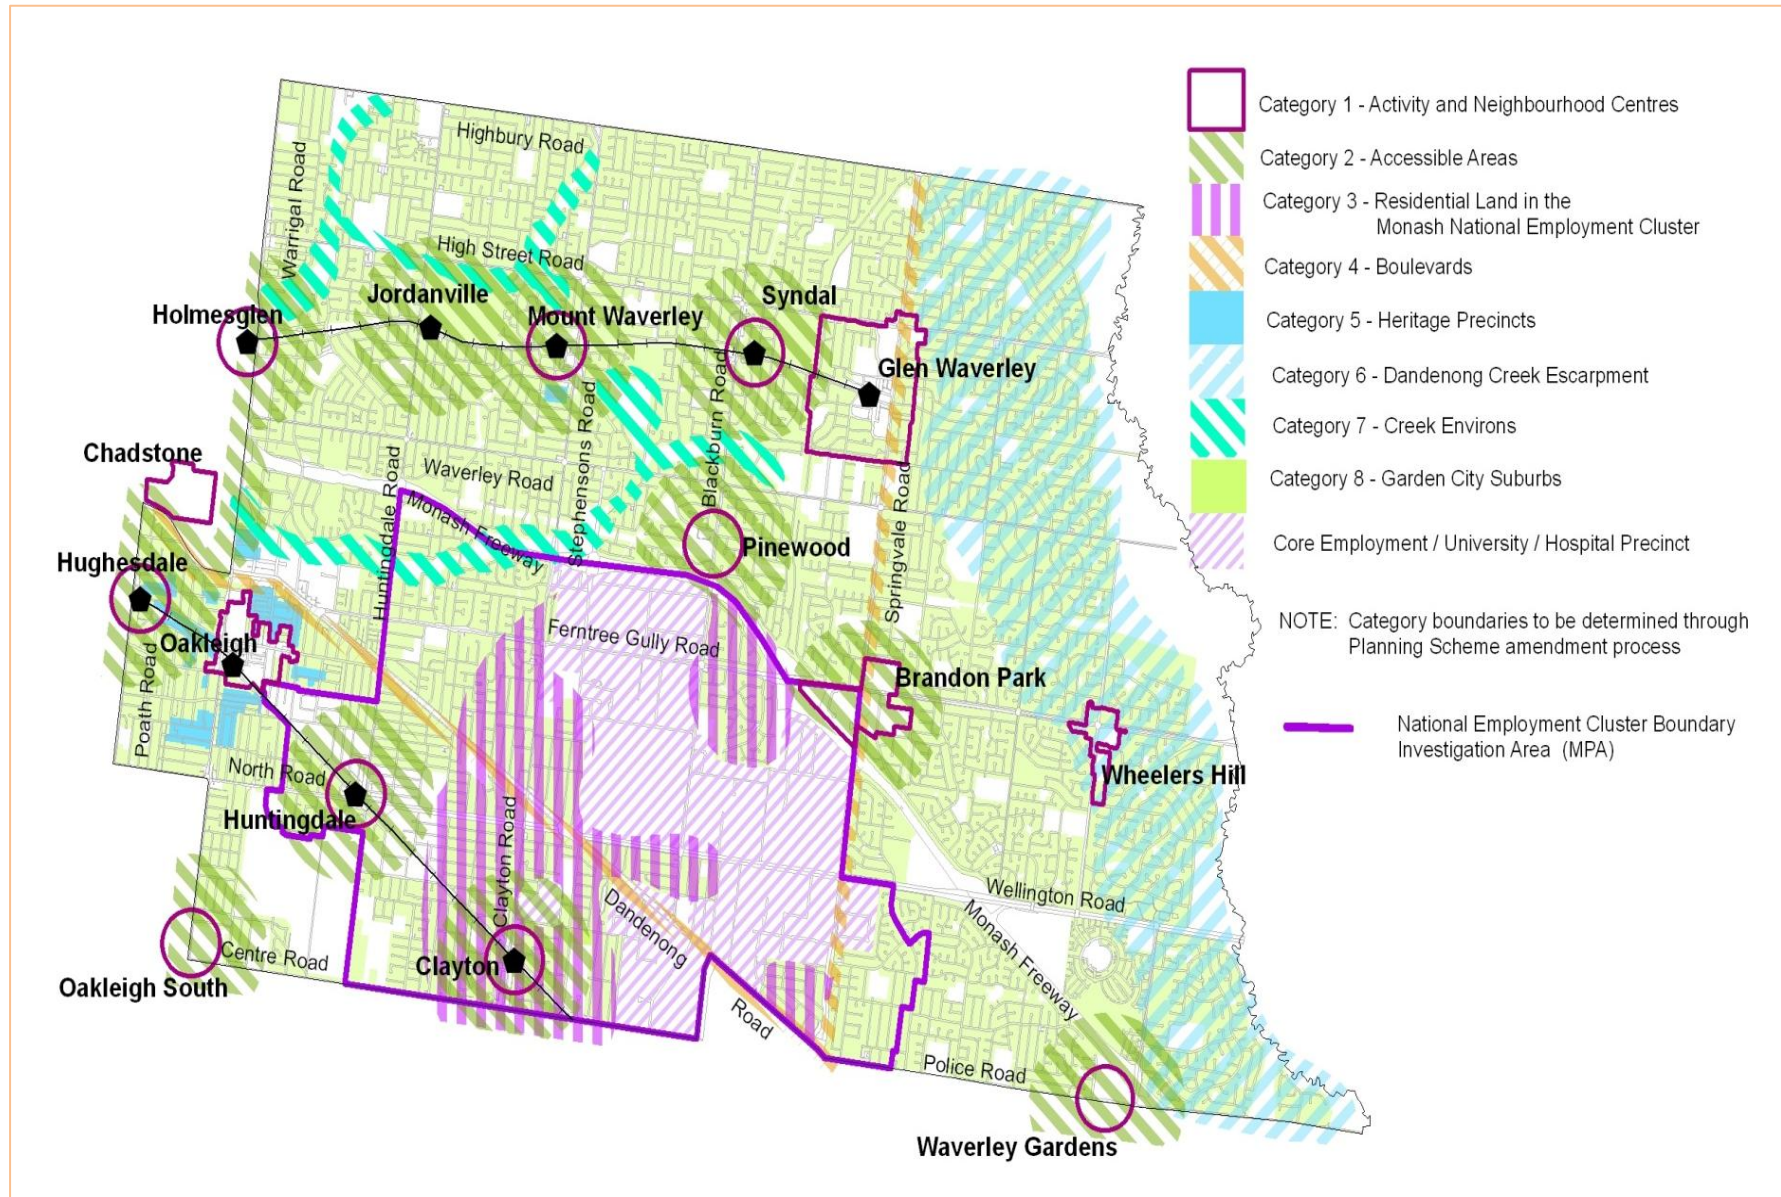

# Monash Housing Strategy Residential Development Framework Map

Amendment C125 : Proposed zones