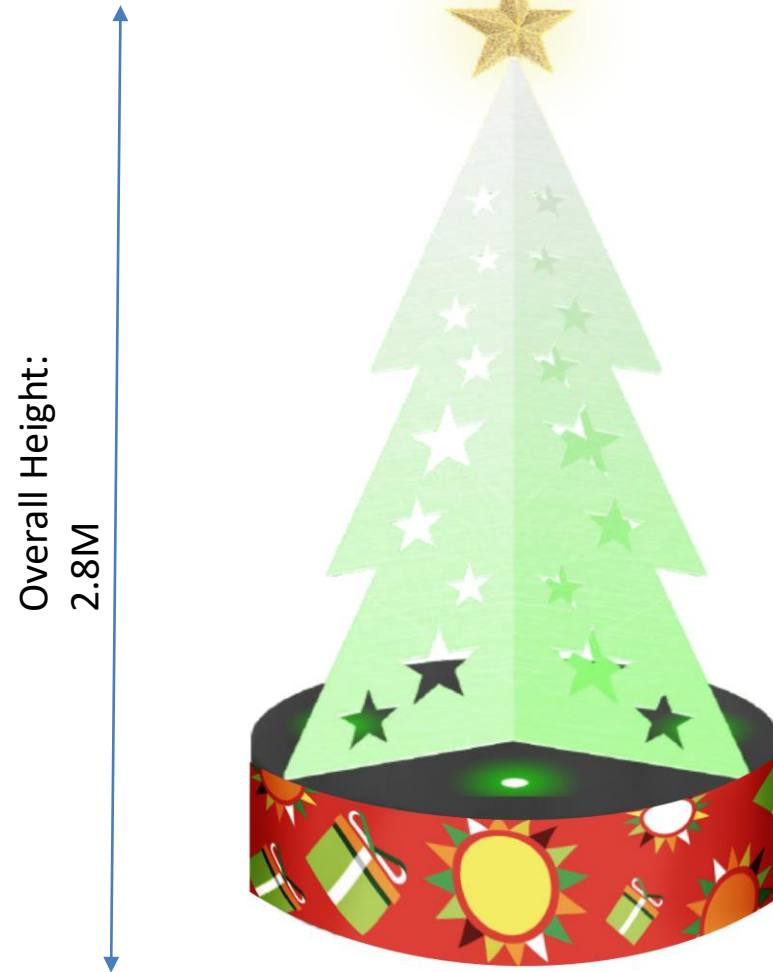

Christmas Decoration refresh 2021

Large gift box and Medium tree display (Glen Waverley, Clayton, Huntingdale & Pinewood)

Large tree display (view is from each side) Glen Waverley

Position will change due to planting of roundabout

**Includes up
lights (coloured
LEDs lights) in
the base**

Existing Festive Season Flag designs

Similar designs used for Bin decals across all major centres.

Existing Festive Season strip decal designs

Strip decals of varying heights used on edges of decorations and seating edges in Huntingdale centre, and for vinyl banners on road side barriers in some centres.