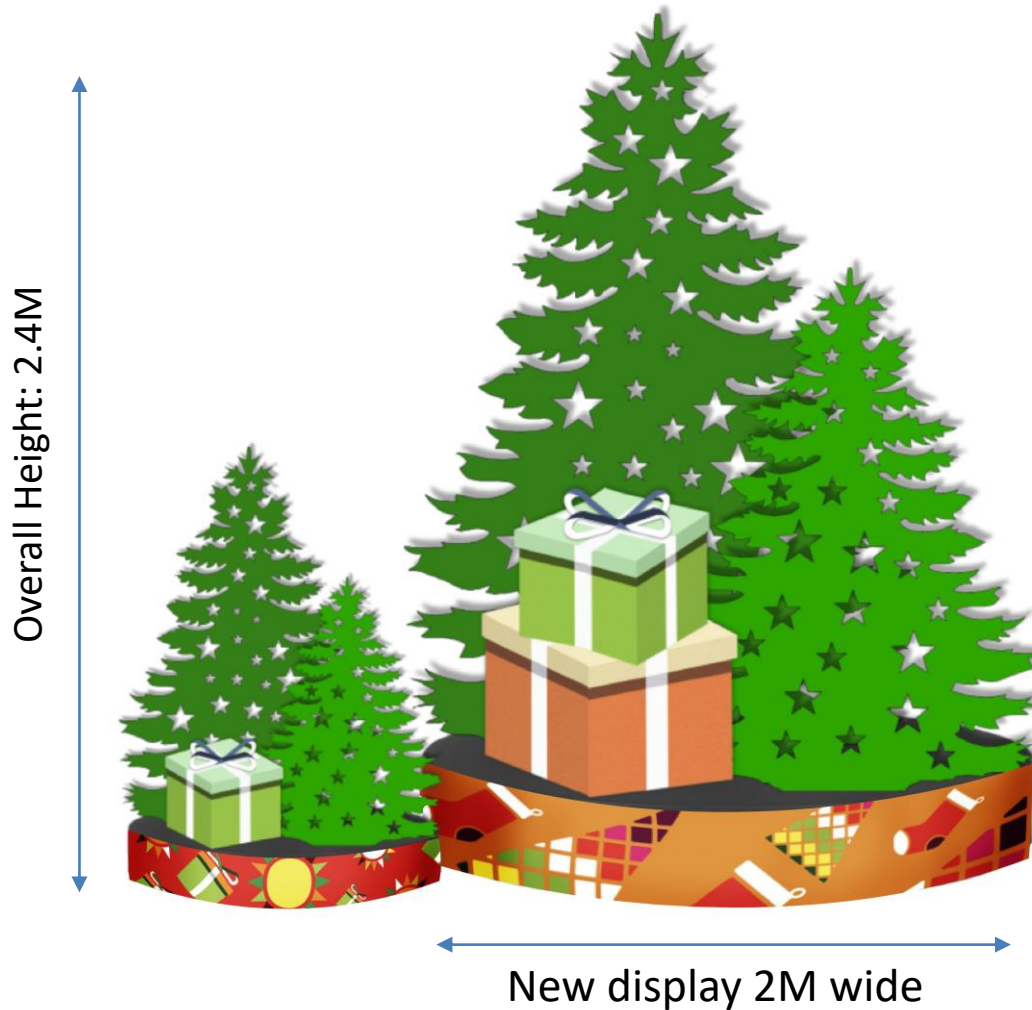

Christmas Decoration refresh 2021

Large gift box and Medium tree display (Glen Waverley, Clayton, Huntingdale & Pinewood)

Large tree display (view is from each side) Glen Waverley

Position will change due to planting of roundabout

**Includes up
lights (coloured
LEDs lights) in
the base**

Existing Festive Season Flag designs

Similar designs used for Bin decals across all major centres.

Existing Festive Season strip decal designs

Strip decals of varying heights used on edges of decorations and seating edges in Huntingdale centre, and for vinyl banners on road side barriers in some centres.