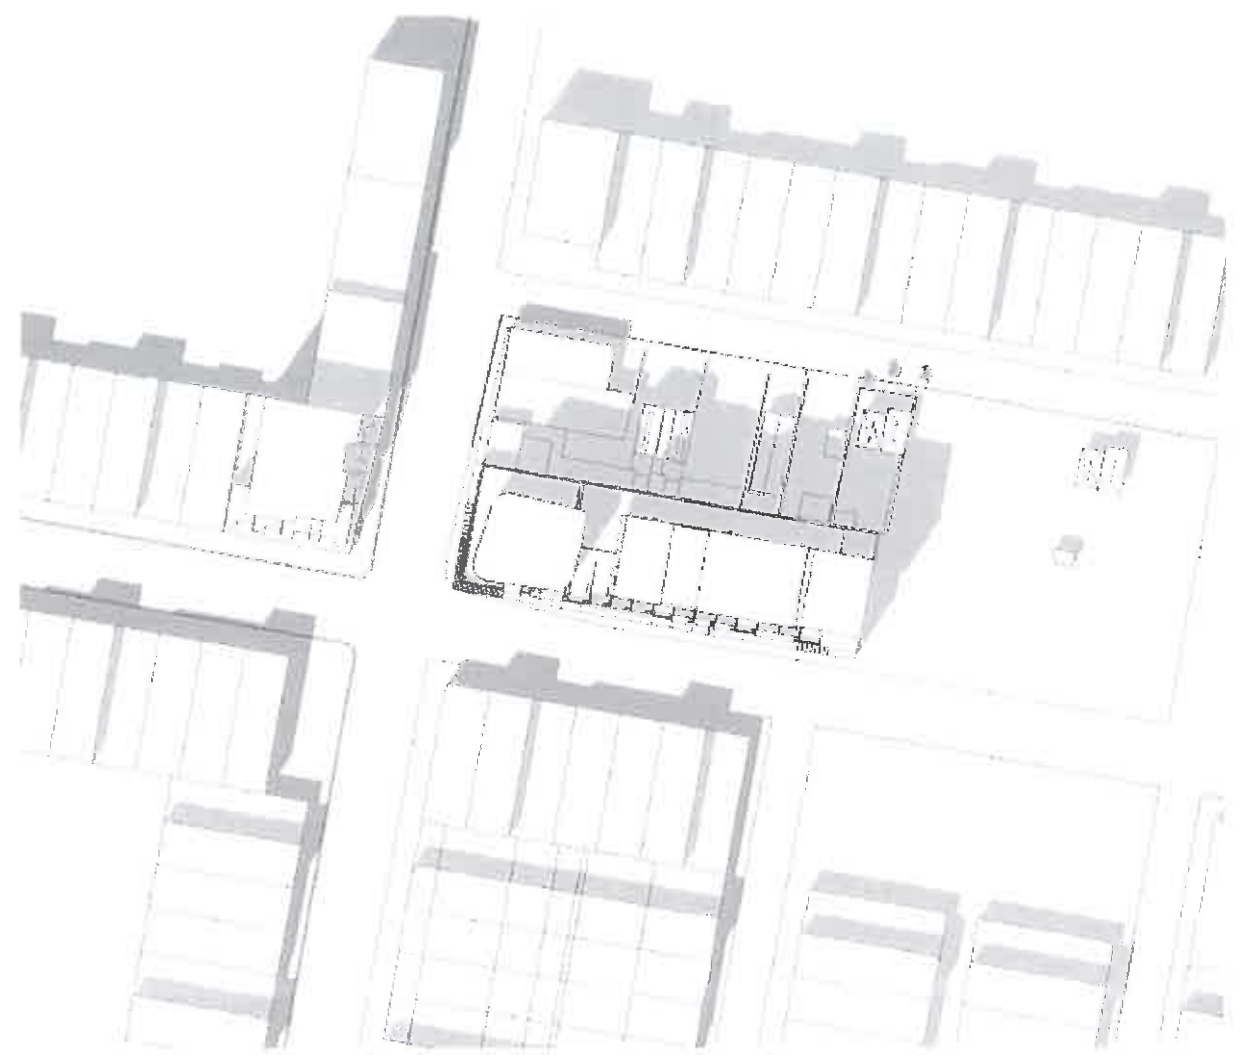

CNR HANOVER STREET & ATHERTON ROAD

Shadow 10AM

Shadow 3PM