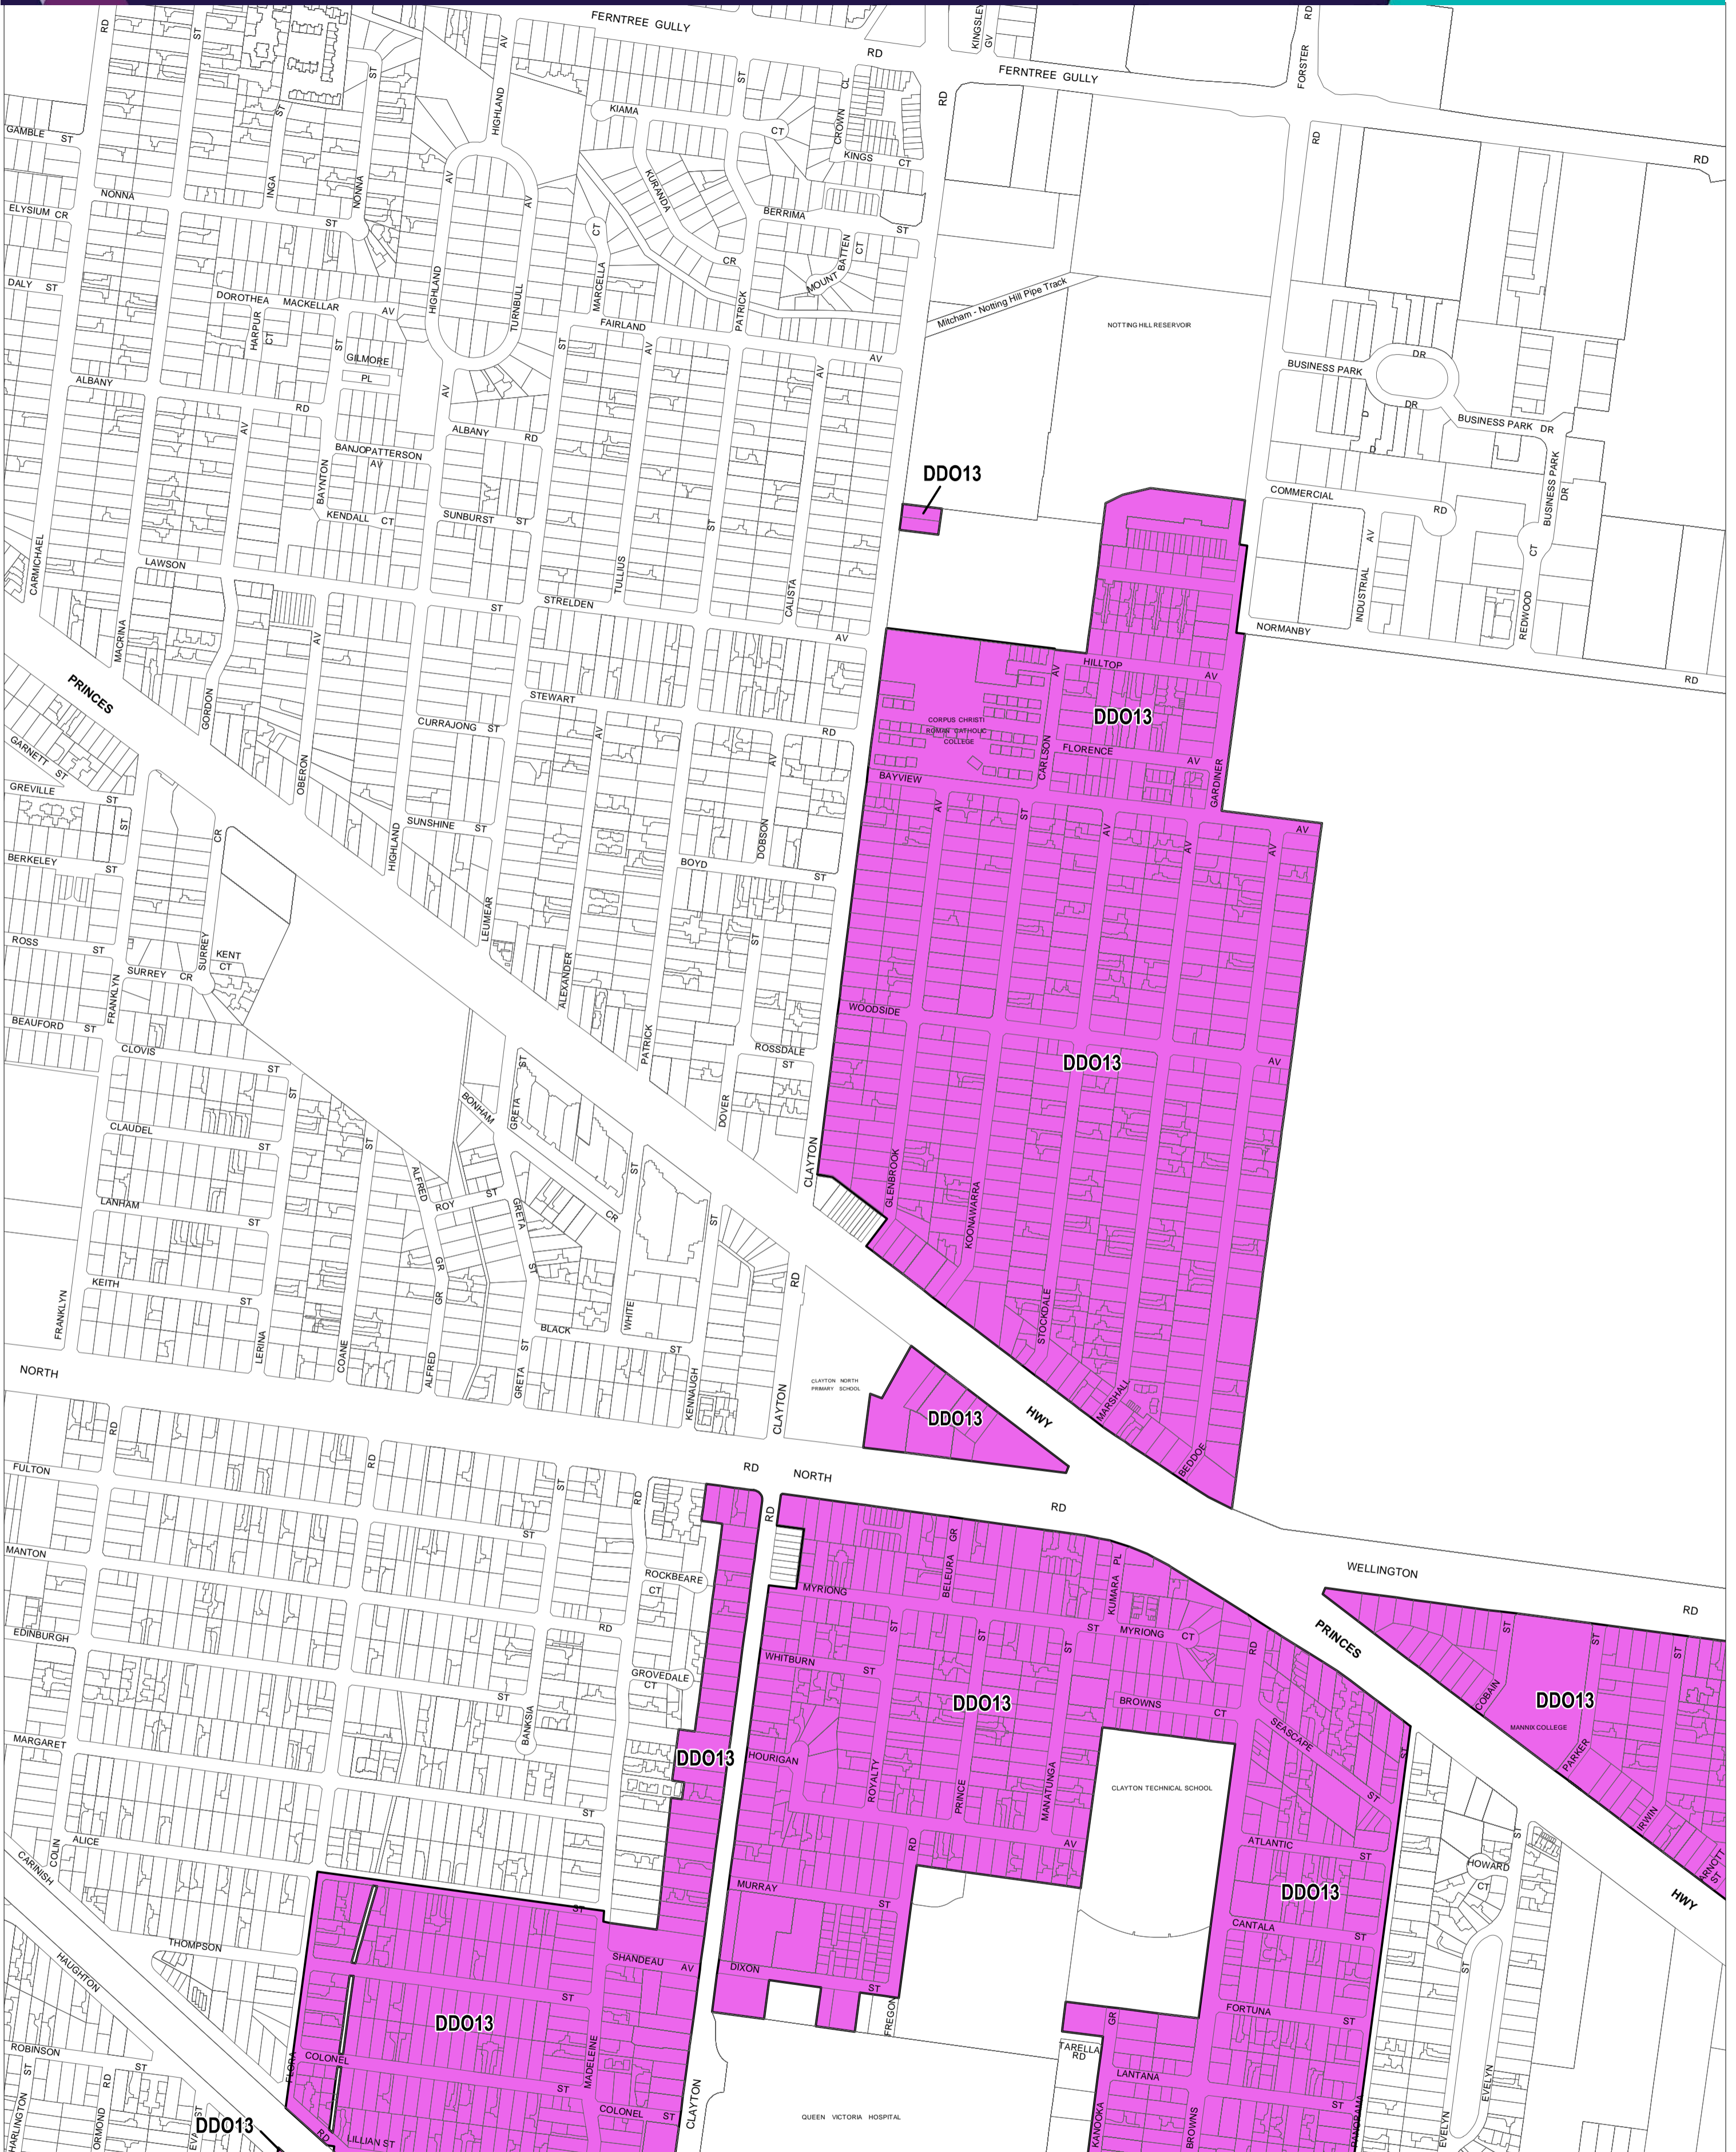

MONASH PLANNING SCHEME - LOCAL PROVISION

Overlays
DDO13 Design and Development Overlay - Schedule 13

Municipal Boundary (if shown)

AUSTRALIAN MAP GRID ZONE 55
200 0 200 m

PREPARED BY: Planning Mapping Services

Printed: 9/3/2017

AMENDMENT C125

Environment, Land, Water and Planning

INDEX TO ADJOINING SCHEME MAPS

1	2	3	4	5
6	7	8	9	10
11	12	13	14	15
16	17	18	19	20
21	22	23	24