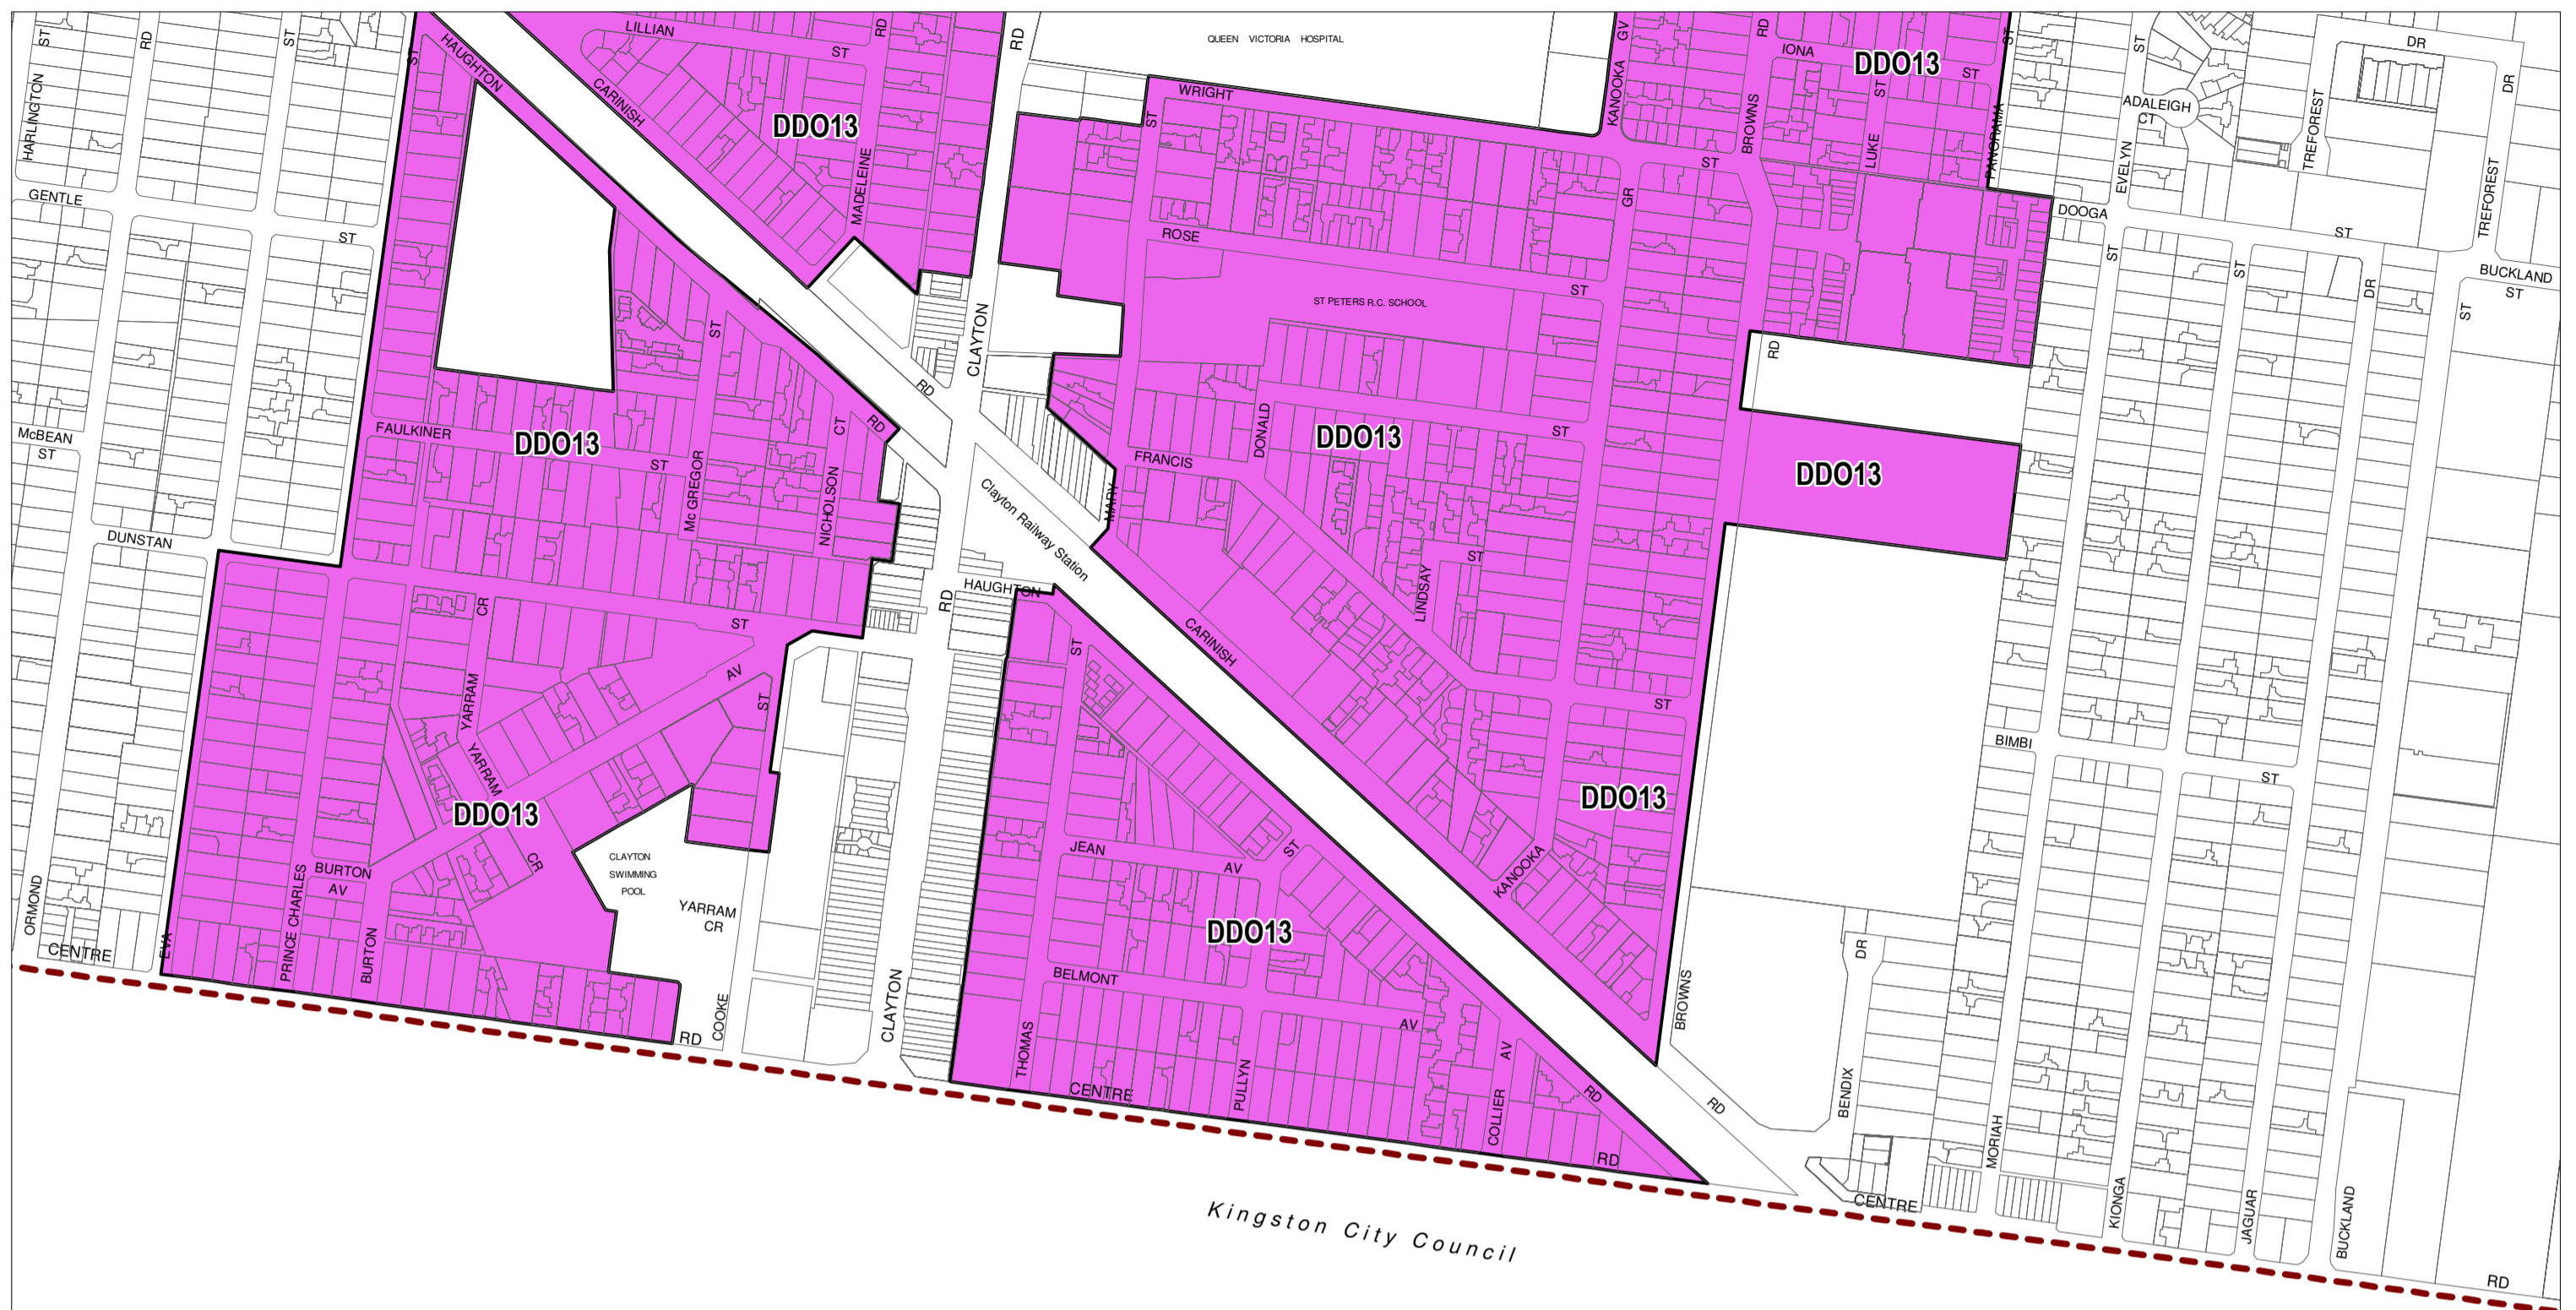

MONASH PLANNING SCHEME - LOCAL PROVISION

Kingston City Council

Overlays
00013 Design And Development Overlay - Schedule 13

Printed: 3/6/2015

AMENDMENT C125