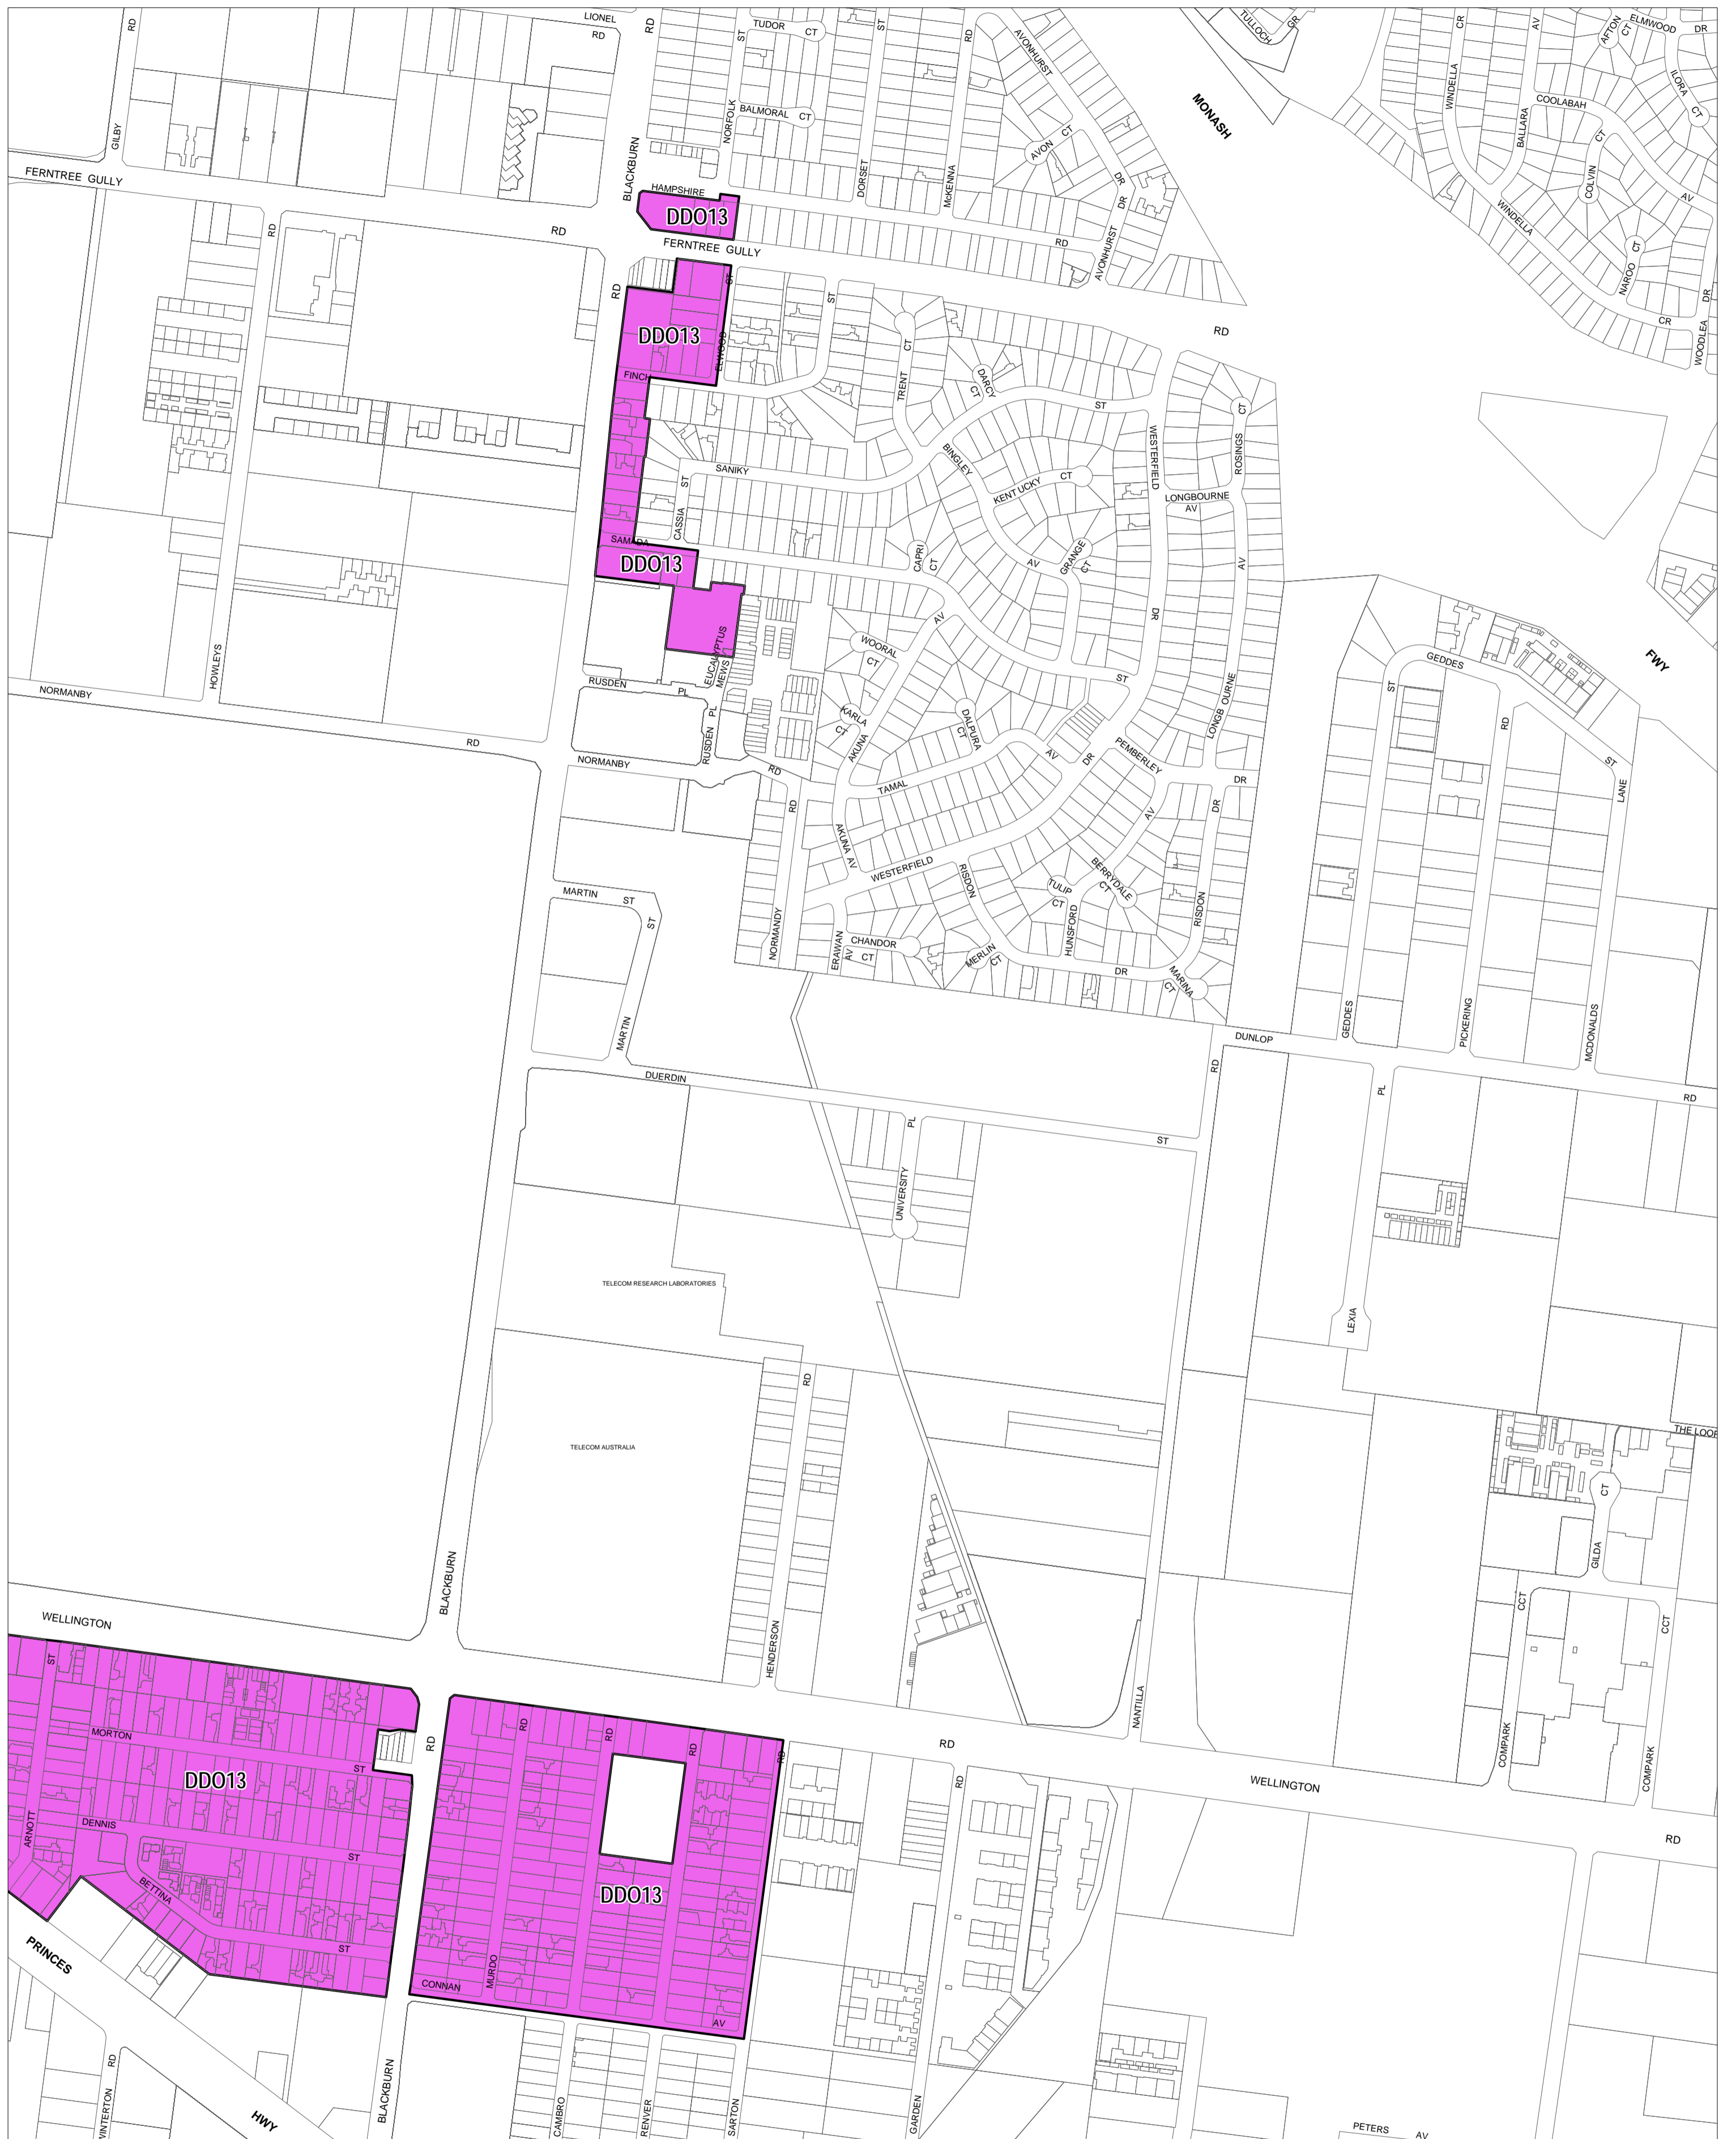

MONASH PLANNING SCHEME - LOCAL PROVISION

Overlays
Design And Development Overlay - Schedule 13

100 0 100 200 300 400 500 m
AUSTRALIAN MAP GRID ZONE 55

INDEX TO ADJOINING METRIC SERIES MAP

1	2	3	4	5
7	8	9	10	11
12	13	14	15	16
19	20	21	22	23
				24

Printed: 3/6/2015

AMENDMENT C125