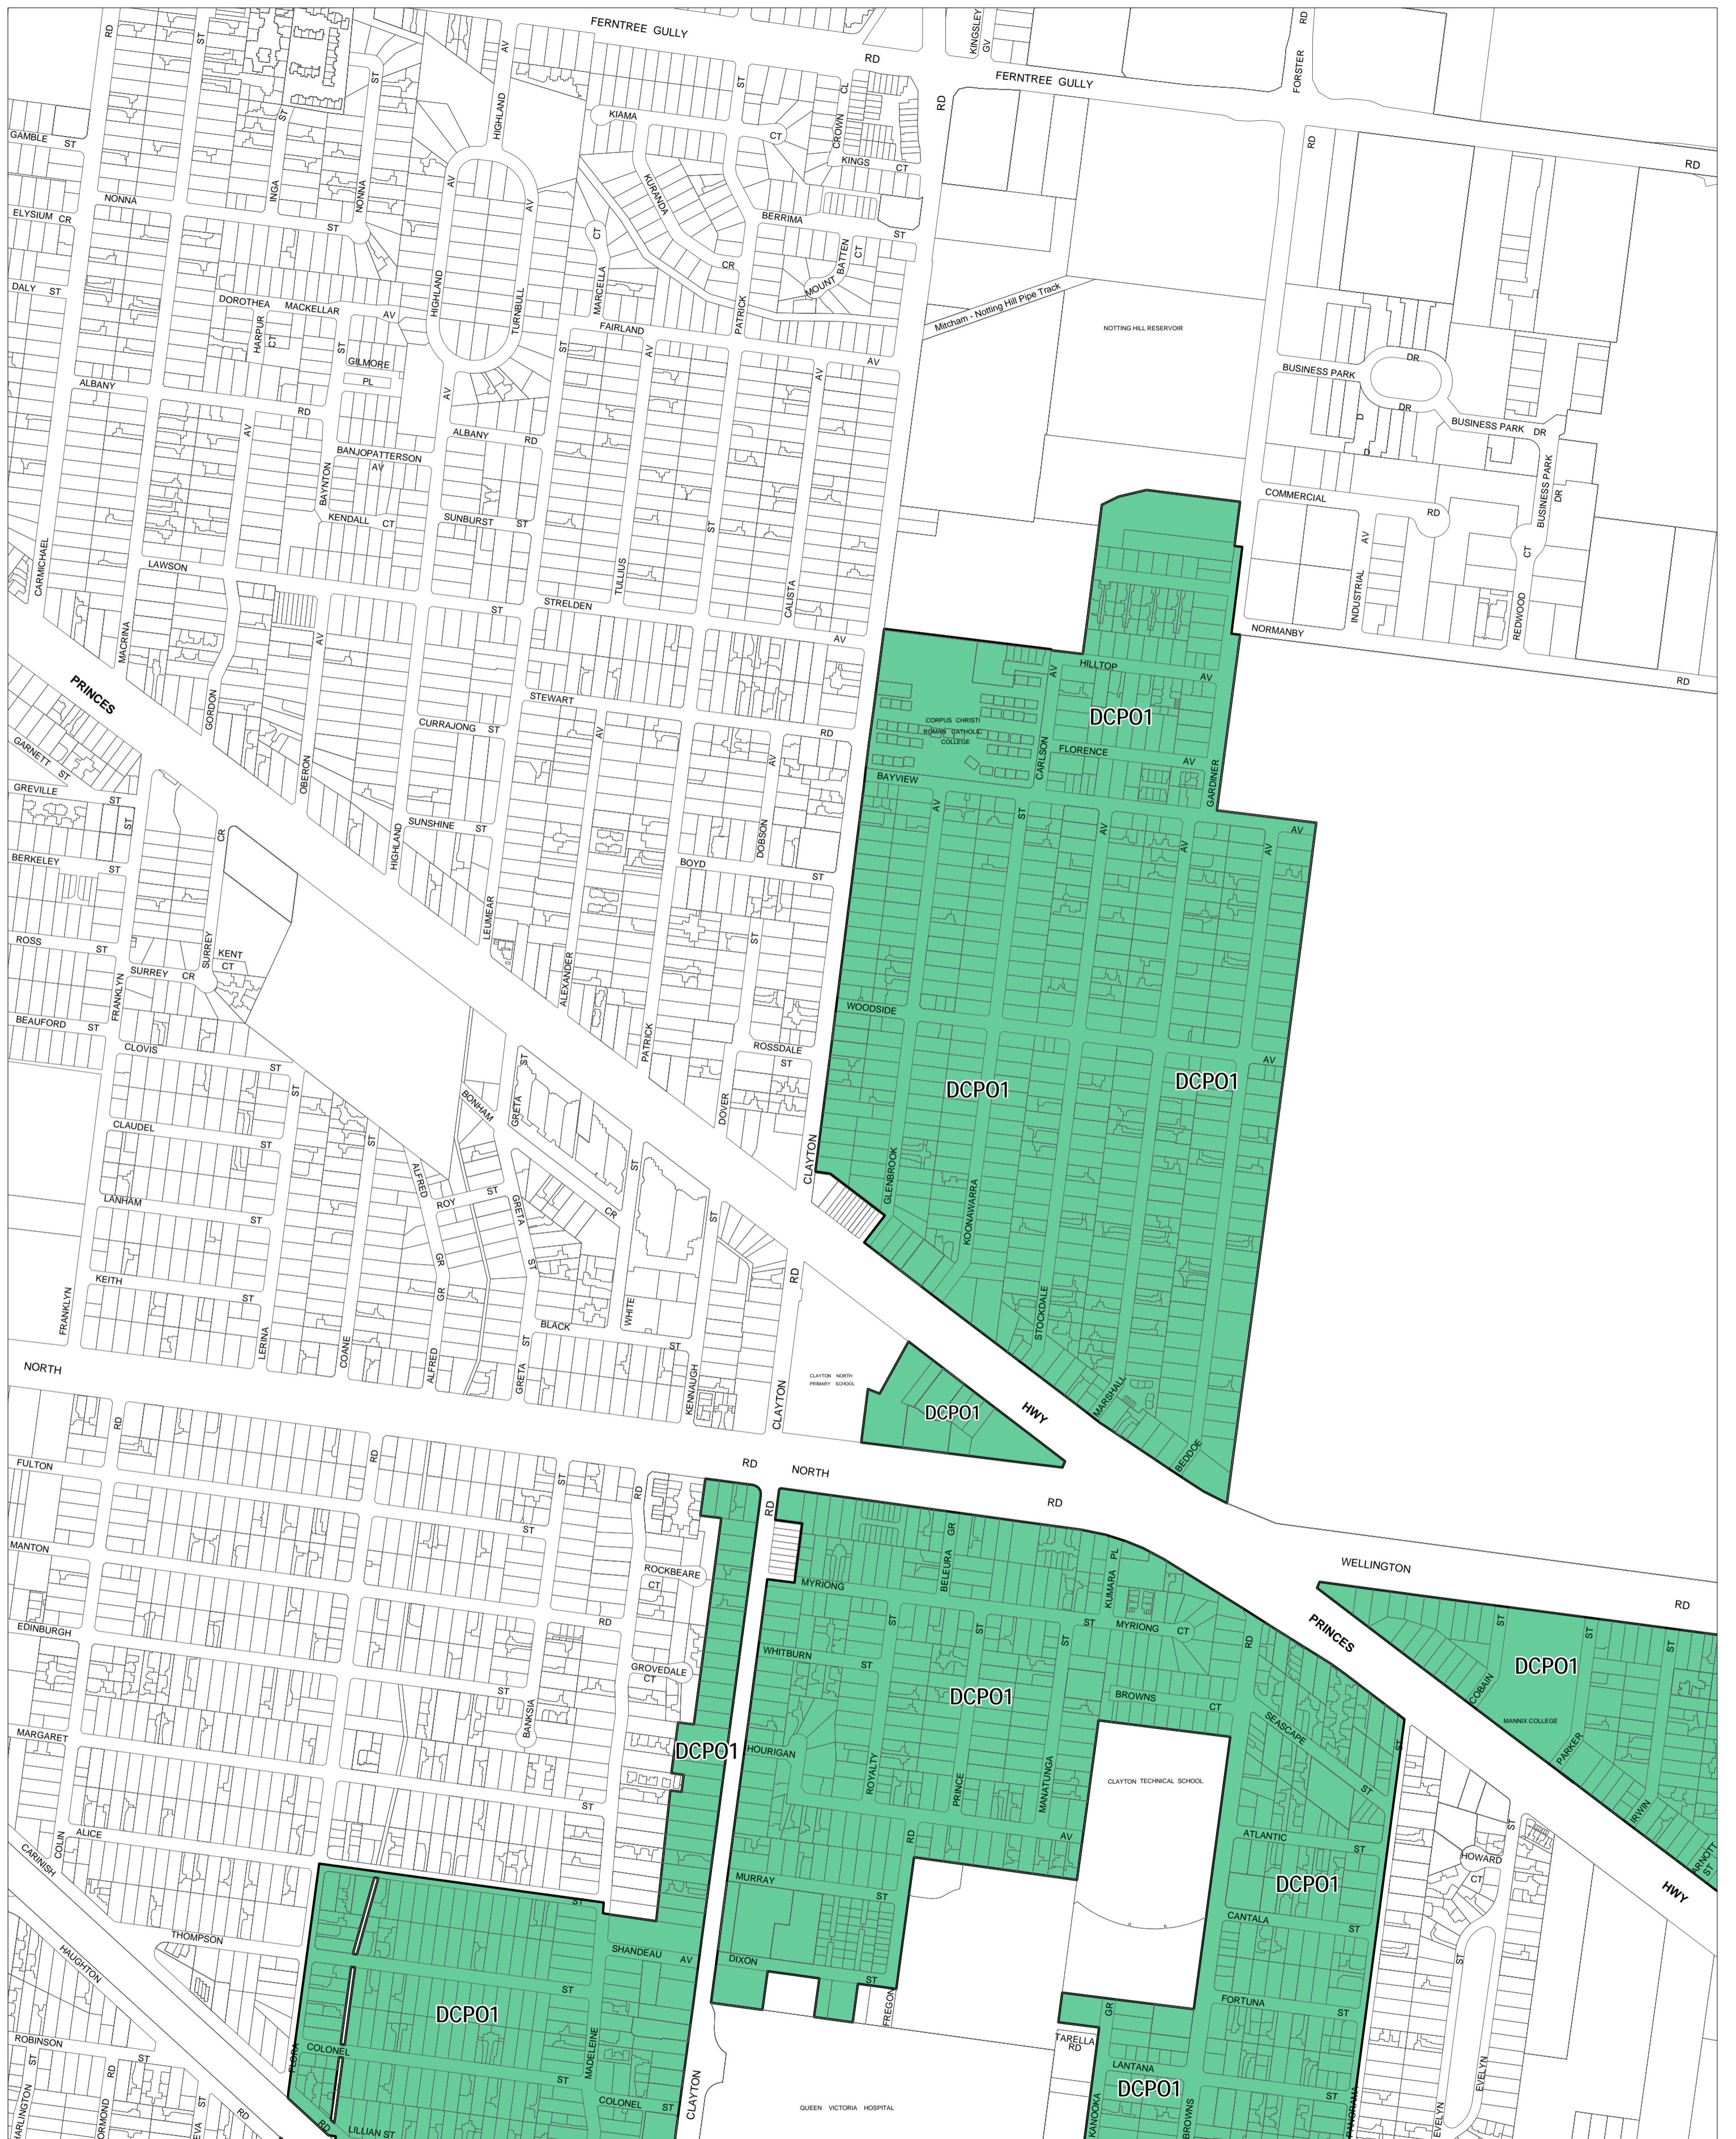

MONASH PLANNING SCHEME - LOCAL PROVISION

Overlays

- DCPO1 Development Contributions Plan Overlay - Schedule 1

100 0 100 200 300 400 500 m
AUSTRALIAN MAP GRID ZONE 55

INDEX TO ADJOINING METRIC SERIES MAP

1	2	3	4	5
7	8	9	10	11
13	14	15	16	17
19	20	21	22	23
				24

State Government Victoria

Printed: 22/5/2015

AMENDMENT C125