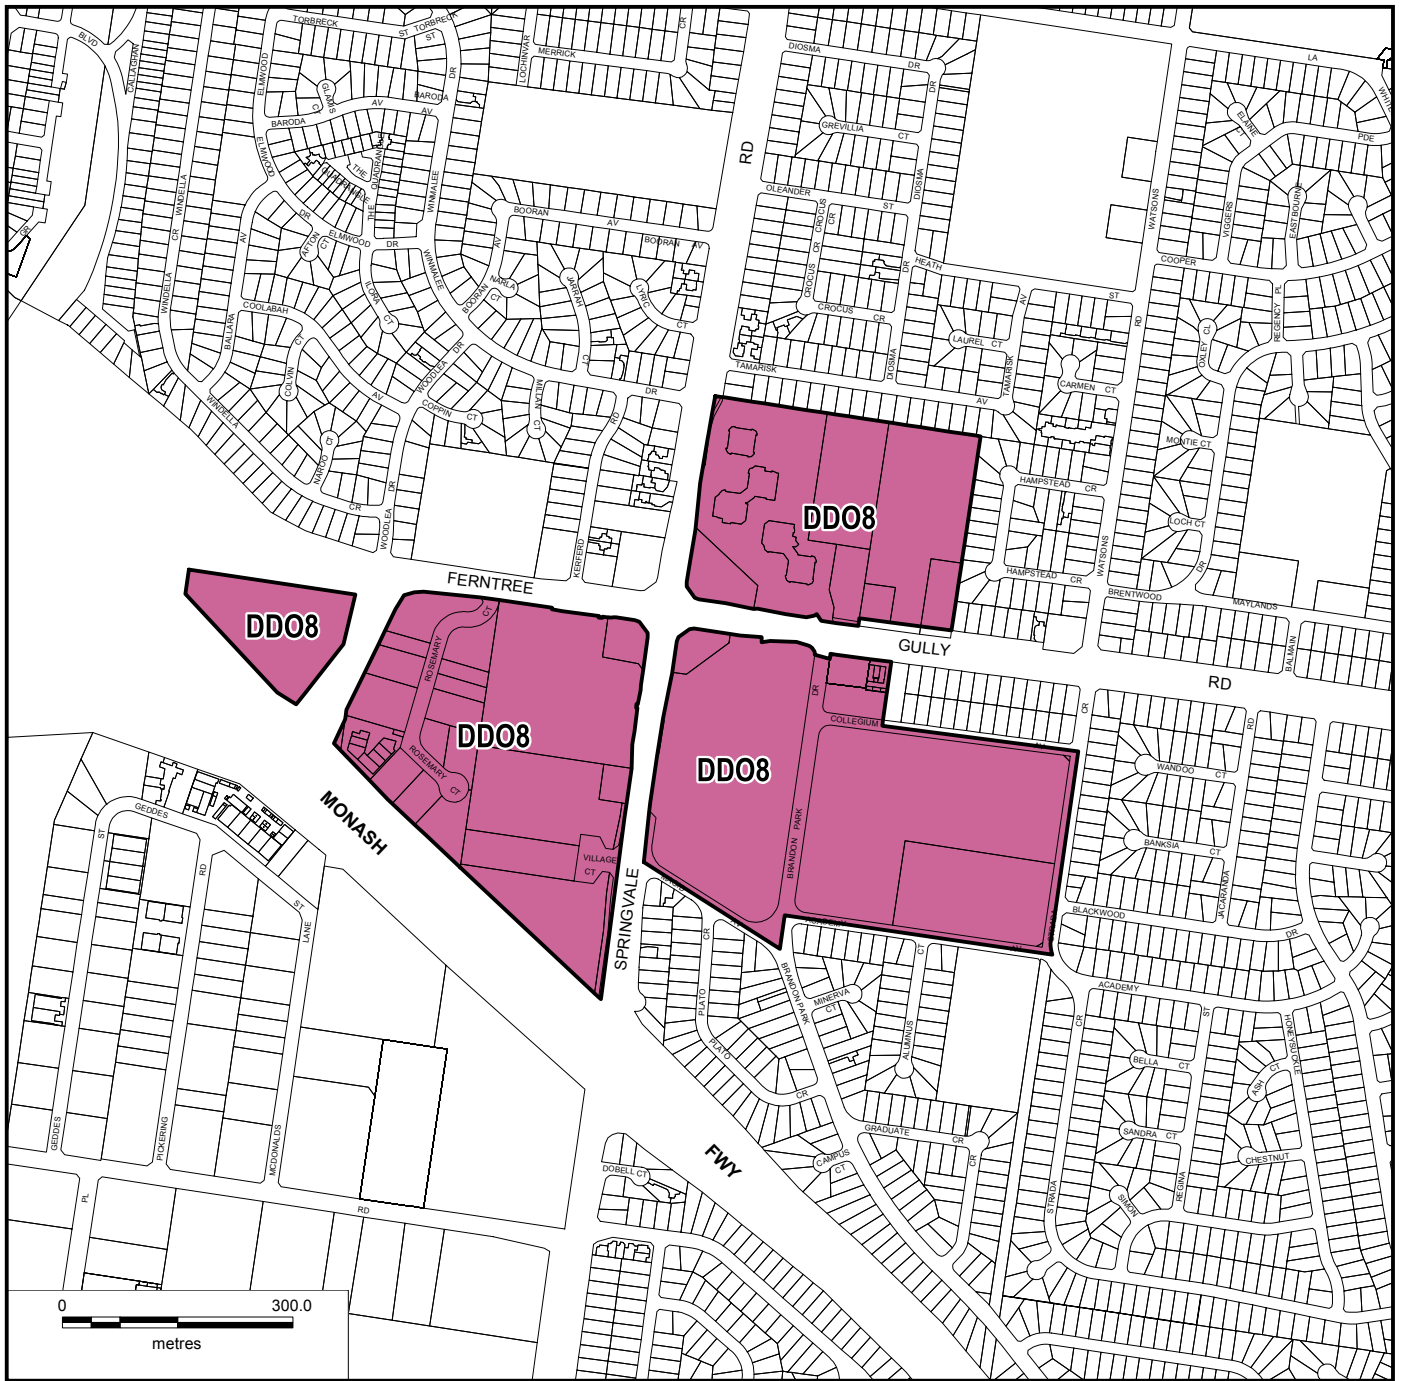

MONASH PLANNING SCHEME

LOCAL PROVISION

Part of Planning Scheme Maps 15, 16DDO

LEGEND

DDO8 DESIGN & DEVELOPMENT OVERLAY
- SCHEDULE 8

AMENDMENT C86