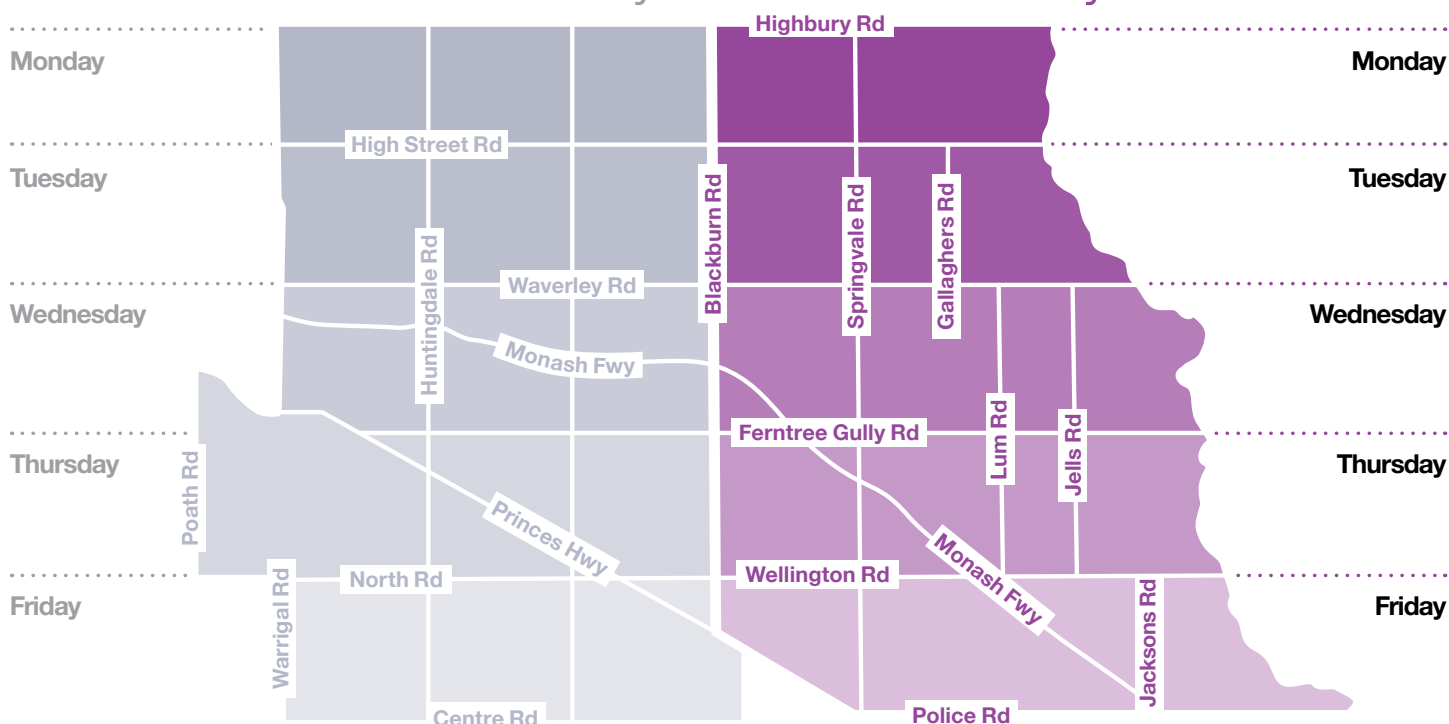

## Area B July 2026 – June 2027

Find your area on the map and check the calendar on the next page for your bin collection weeks.

### Area A bin days    Area B bin days

**!** This waste calendar applies to residential properties with individual bins.